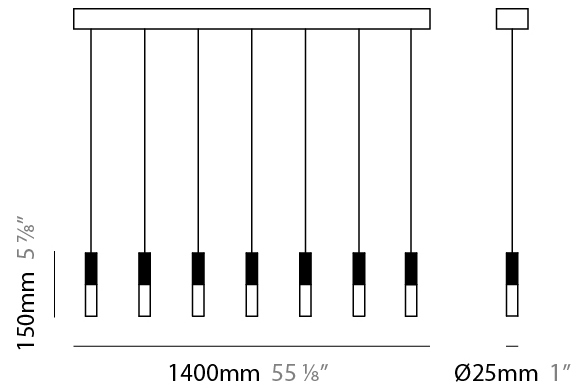

GENERAL

Series: IO
 Subseries: IO 7 Light
 Brand: Quasar
 Division: Design
 Mounting Type: Suspension
 Mounting Location: Ceiling
 Subcategory: Pendant

PHYSICAL

Shape: Cylinder
 Length (mm): 1400
 Length (in): 55 7/8
 Width (mm): 27
 Width (in): 1 1/16
 Height (mm): 150
 Height (in): 5 7/8
 Max. Overall Height (mm): 2150
 Max. Overall Height (in): 84 3/8
 Light Distribution: Downlight
 Weight (kg): 7.3
 Weight (lbs): 16.09
 Fixture Finish: BPA
 Fixture Material: Metal
 Cable Details: 2000mm Cable

LED

Number of LEDs: 7
 Color Temperature (°K): 2700
 Max. Delivered Lumen (lm): 1946
 CRI: >90 CRI
 Lamp Life (hrs): 50000

OPTICAL

RATINGS AND CERTIFICATIONS

Certified By: Certified for North American Standards
 IP rating: IP20

GENERAL

Series: IO
 Subseries: IO Single XL
 Brand: Quasar
 Division: Design
 Mounting Type: Suspension
 Mounting Location: Ceiling
 Subcategory: Pendant

PHYSICAL

Shape: Cylinder
 Diameter (mm): 53
 Diameter (in): 2 1/16
 Height (mm): 300
 Height (in): 11 13/16
 Max. Overall Height (mm): 2300
 Max. Overall Height (in): 90 3/16
 Light Distribution: Downlight
 Weight (kg): 1.5
 Weight (lbs): 3.31
 Fixture Finish: BPA
 Fixture Material: Metal
 Cable Details: 2000mm Cable